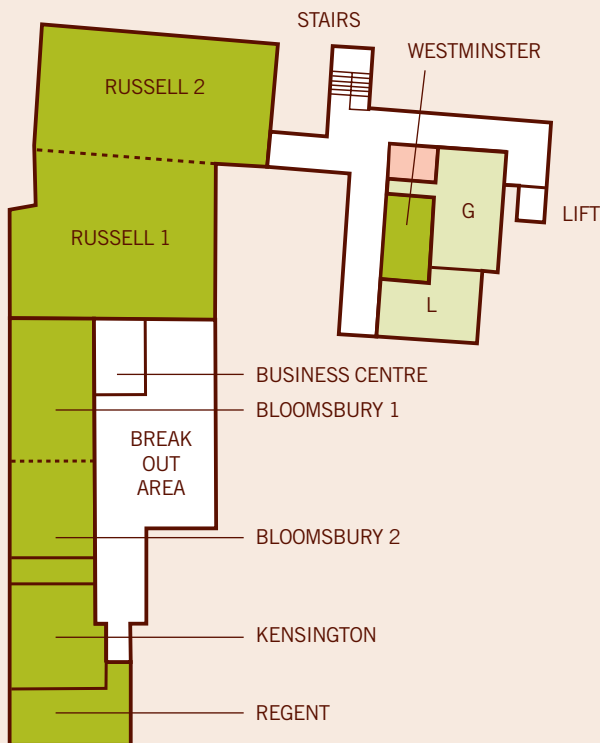

- Alarm clock radio with MP3
- All rooms with flat-screen TV
- Hairdryer, iron and ironing board
- Individual climate control
- Work desk with adjustable lighting

DINING:

- The Level Restaurant – serving the 'DoubleTree' breakfast and available for private dining
- Bar92 – open from 7am serving light snacks and drinks
- Restaurant92 – serving à la carte lunch and dinner
- Room Service available 24hrs

Hilton HHonors™ membership, earning of Points & Miles® and redemption of points is subject to HHonors Terms and Conditions.

GROUND FLOOR

	Area (Sq M)	Theatre	Boardroom	Classroom	Cabaret	U-Shape	Hollow Square	Dinner Dance	Dinner	Informal
Russell Suite	265	220	60	80	80	50	60	150	150	250
Russell 1	152	100	35	30	40	30	30	60	70	130
Russell 2	113	120	50	70	48	50	50	60	70	120
Bloomsbury Suite	88	60	44	46	48	44	48	40	50	60
Bloomsbury 1	48	50	25	25	25	25	28		30	50
Bloomsbury 2	40	35	20	20	20	22	24		24	40
Kensington Suite	35	25	20	15	20	18	20		20	40
Regent Suite	26	20	10	8	8				10	
Westminster Suite	15	12	8						8	

LOWER GROUND FLOOR

	Area (Sq M)	Theatre	Boardroom	Classroom	Cabaret	U-Shape	Hollow Square	Dinner Dance	Dinner	Informal
Oxford Suite	118	125	50	70	60	50	54	60	70	120
Cambridge Suite	18	25	12							

GROUND FLOOR