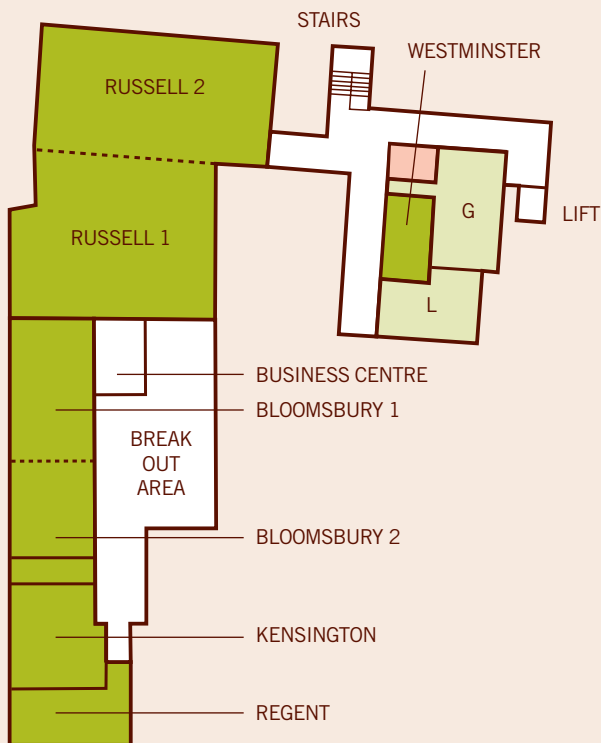

- Alarm clock radio with MP3
- All rooms with flat-screen TV
- Hairdryer, iron and ironing board
- Individual climate control
- Work desk with adjustable lighting

DINING:

- The Level Restaurant – serving the 'DoubleTree' breakfast and available for private dining
- Bar92 – open from 7am serving light snacks and drinks
- Restaurant92 – serving à la carte lunch and dinner
- Room Service available 24hrs

Hilton HHonors™ membership, earning of Points & Miles® and redemption of points is subject to HHonors Terms and Conditions.

GROUND FLOOR

	Area (Sq M)	Theatre	Boardroom	Classroom	Cabaret	U-Shape	Hollow Square	Dinner Dance	Dinner	Informal
Russell Suite	265	220	60	80	80	50	60	150	150	250
Russell 1	152	100	35	30	40	30	30	60	70	130
Russell 2	113	120	50	70	48	50	50	60	70	120
Bloomsbury Suite	88	60	44	46	48	44	48	40	50	60
Bloomsbury 1	48	50	25	25	25	25	28		30	50
Bloomsbury 2	40	35	20	20	20	22	24		24	40
Kensington Suite	35	25	20	15	20	18	20		20	40
Regent Suite	26	20	10	8	8				10	
Westminster Suite	15	12	8						8	

LOWER GROUND FLOOR

	Area (Sq M)	Theatre	Boardroom	Classroom	Cabaret	U-Shape	Hollow Square	Dinner Dance	Dinner	Informal
Oxford Suite	118	125	50	70	60	50	54	60	70	120
Cambridge Suite	18	25	12							

GROUND FLOOR